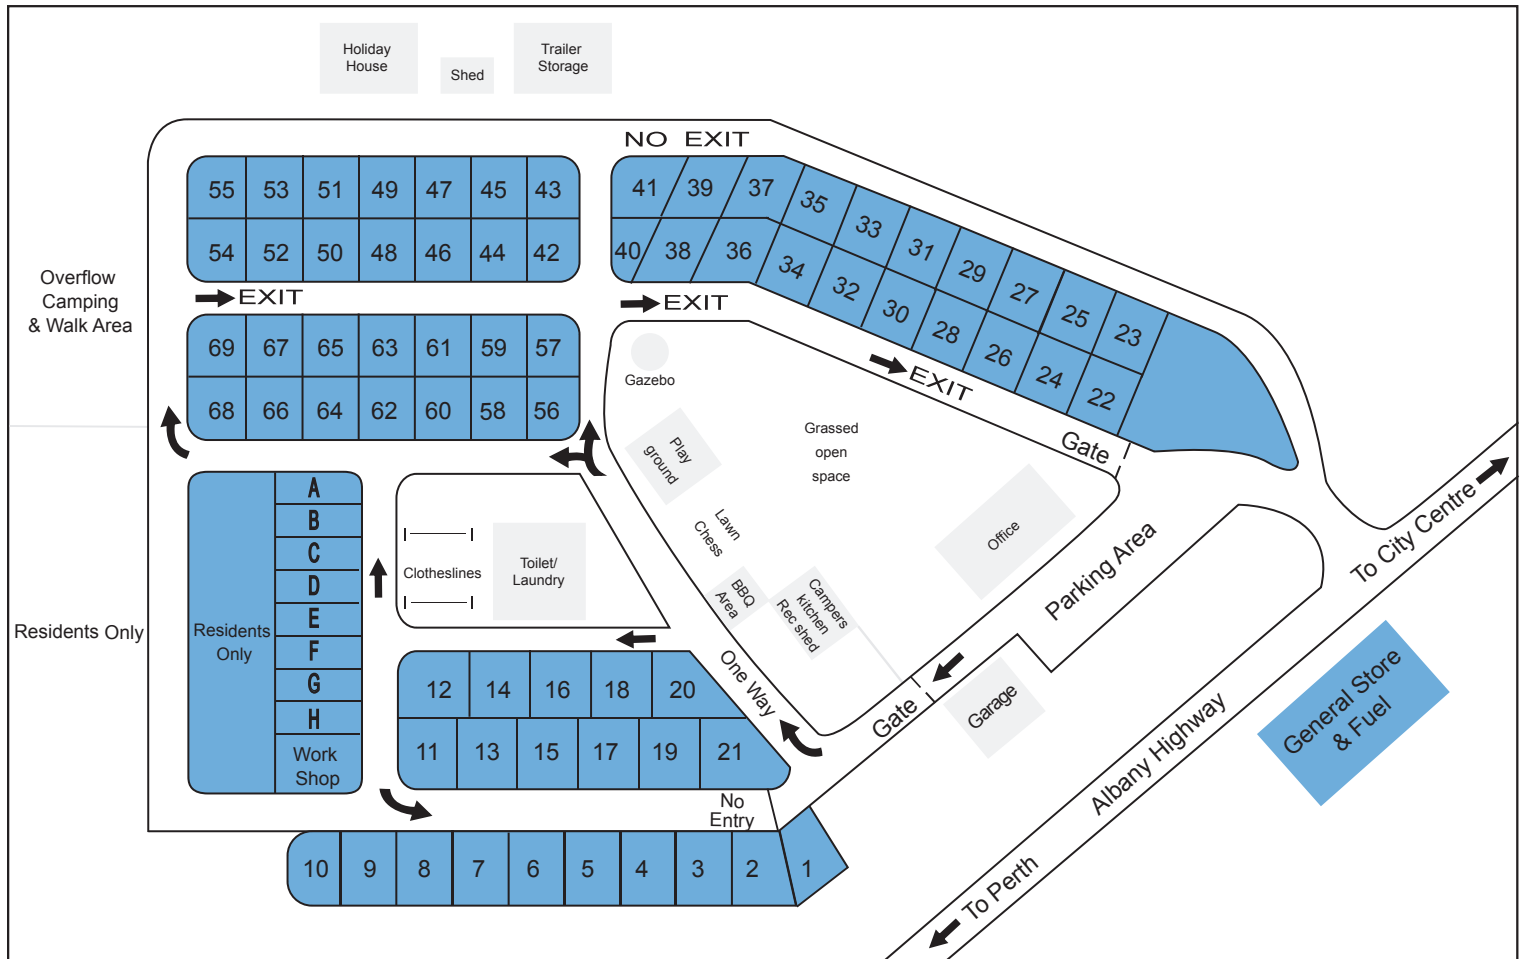

Peaceful - Spacious - Convenient

Park Guidelines:

- Office Hours** 8.00am - 7.00pm daily
- Check Out** by 10.00am. If departing before 8.00am please return gate key by 7.00pm the night prior for gate key refund.
- Speed limit** Walking pace at all times (8km/hr).
- Visitors** All visitors vehicles to remain in car park. Visitors must leave park by 10.00pm.
- Noise** We wish to maintain a quiet park. No excessive noise tolerated after 10.00pm
- No smoking** No smoking permitted in on site accommodation or amenities block.
- Dogs** Dogs remain the responsibility of their owner at all times. No dogs permitted in park accommodation. Caravan and camping regulations (Section 25; Control of Animals) to be adhered to for dog bond refund. Please clean up after you dog. Doggy bags available at reception.
- Fish cleaning** No cleaning of fish permitted within the park.
- BBQ's** Free gas BBQ's available in BBQ area. Please consider others and clean BBQ after use.